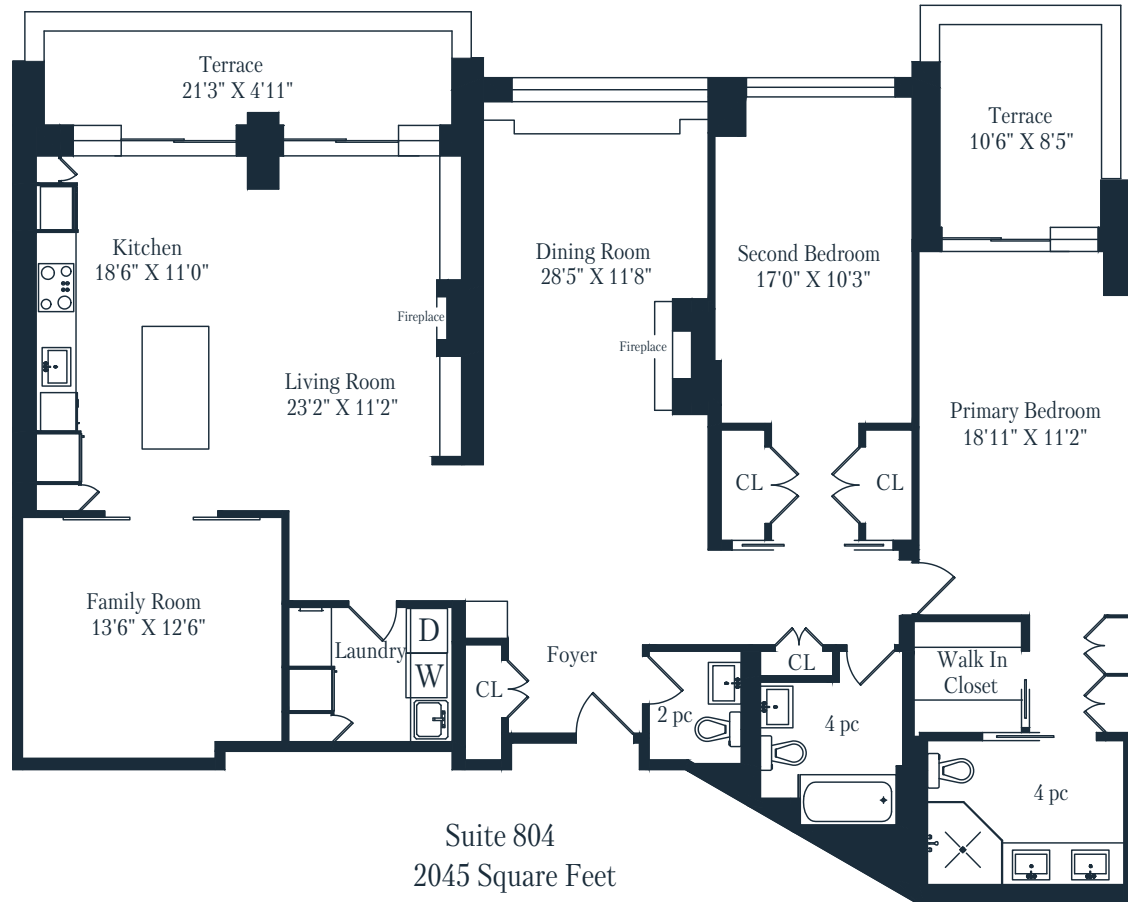

2900 YONGE STREET SUITE 804

Lytton Park, Toronto

Suite 804
2045 Square Feet
+ 195 Terraces

M
MAGGIE LIND
real estate team