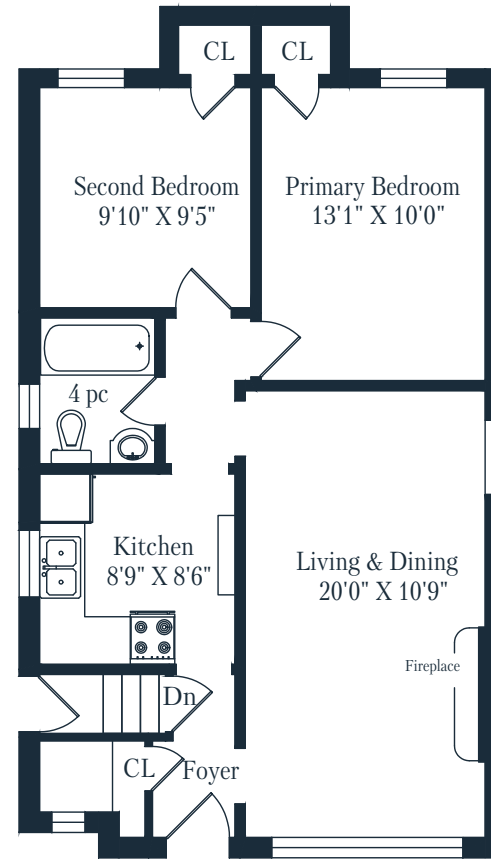

81 RANDOLPH ROAD

Leaside, Toronto

Measurements and Calculations are approximate
To be used as guidelines only
www.measuredup.ca

Lower Level
768 Square Feet

Main Floor
791 Square Feet