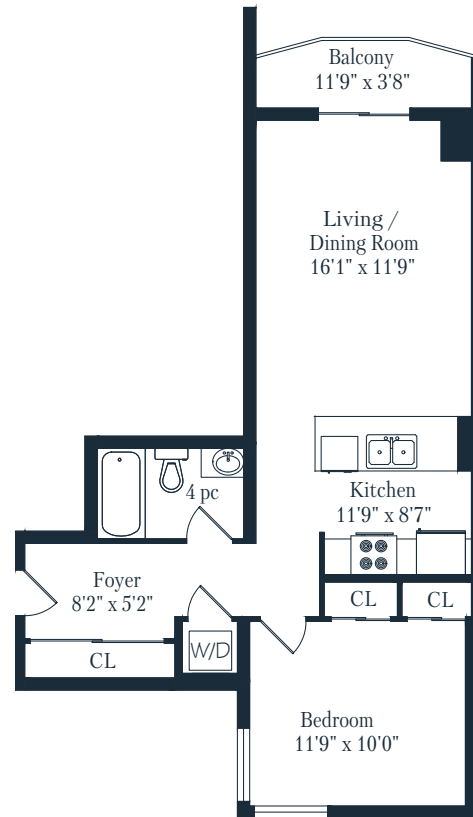

801 BAY STREET SUITE 811

Bay Street Corridor, Toronto

Suite 811
635 Square Feet

M
MAGGIE LIND
real estate team