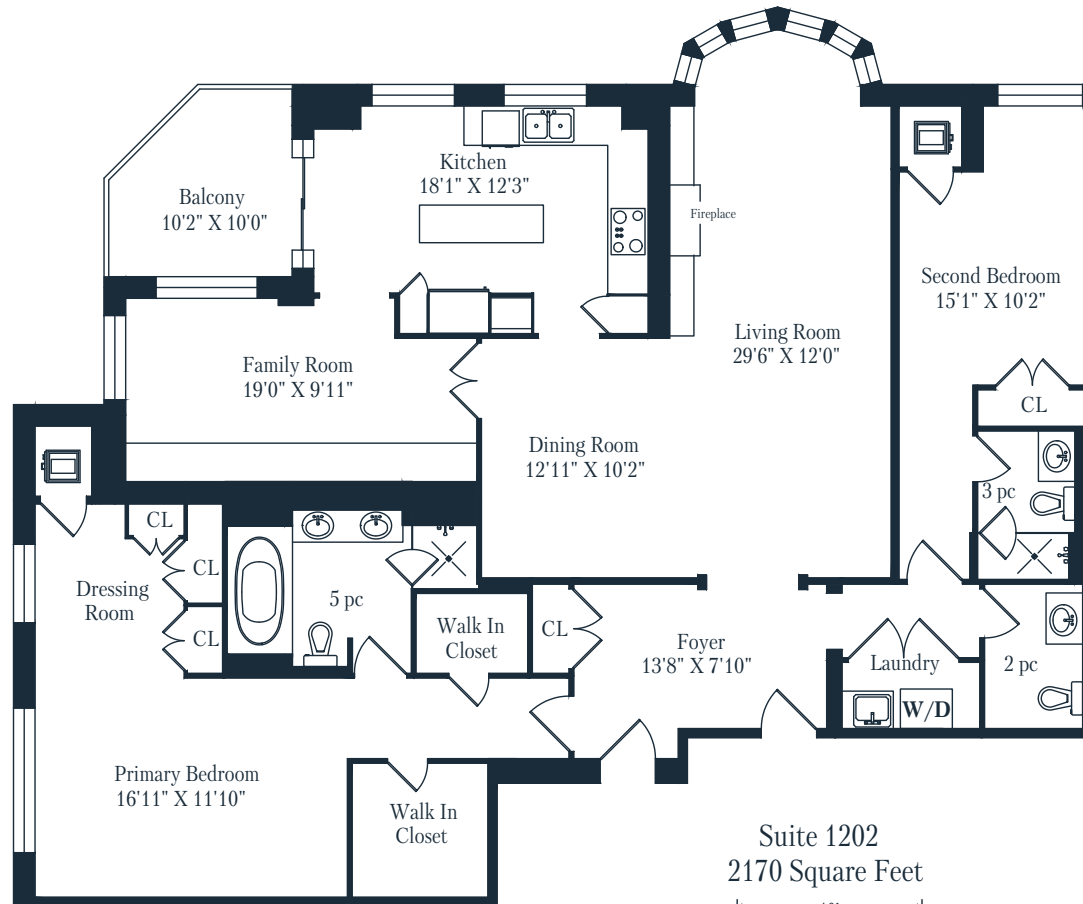

660 SHEPPARD AVENUE EAST SUITE 1202B

Bayview Village, Toronto

Measurements and Calculations are approximate
To be used as guidelines only